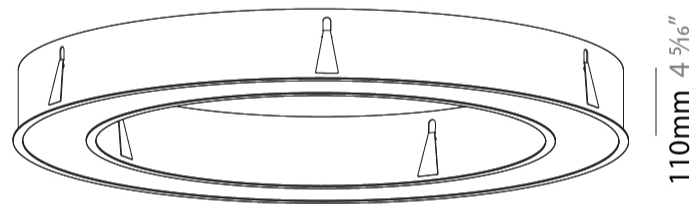

GENERAL

Series: Glorious
Subseries: Glorious
Brand: Prolicht
Division: Architectural
Mounting Type: Recessed
Mounting Location: Ceiling
Subcategory: Ambient

PHYSICAL

Shape: Round
Diameter (mm): 1270
Diameter (in): 50
Height (mm): 110
Height (in): 4 ⁵/₁₆
Min. Recessing Depth (mm): 120
Min. Recessing Depth (in): 4 ³/₄
Light Distribution: Direct
Weight (kg): 15.446
Weight (lbs): 34.05
Diffuser: PMMA - Opal or Micro-Prism
Fixture Finish: SSR / BKV / CWI / CRY / HAB / UFT / ITA / RUA / FTG / MYG / LOD / PUS / FRO / FUP / KIA / POP / BLS / SPG / MEY / GOH / GUM / CHC / COM / ABZ / JAG / OBR / MOS / ROR
Fixture Material: Aluminum
Cut-out Measurements: 1260mm / 49 5/8" x 940mm / 37"

ELECTRICAL

Lamp Type: LED (Zhaga Standard)
Input Wattage (W): 60
Total Output Wattage (W): 48 / 38.4 (3500K)
Dimming: 0-10V Dimming / Phase Dimming (120Vac Only)
Driver Included: Yes
Driver Location: Integrated
Driver Type: Constant Current - 120 / 277Vac
Driver Class: Class 2
Input Voltage (V): 120 - 277
Constant Current (MA): 350 / 600 (3500K)

LED

Color Temperature (°K): 3000 / 3500 / 4000
Max. Delivered Lumen (lm): 5540 / 5733 / 5850
CRI: >80 CRI
Efficiency (%): 65
Lamp Life (hrs): 50000

OPTICAL

RATINGS AND CERTIFICATIONS

Certified By: Certified for North American Standards
IP rating: IP20

PROJECT
TYPE
SPECIFIER
QUANTITY
DATE

Ø 928mma 36 ⁹/₁₆"

Ø 1270mm 50 "

110mm 4 ⁵/₁₆"

1260mm x 940mm
49 5/8" x 37"

120mm
4 3/4"

10 - 15mm
3/8" - 9/16"