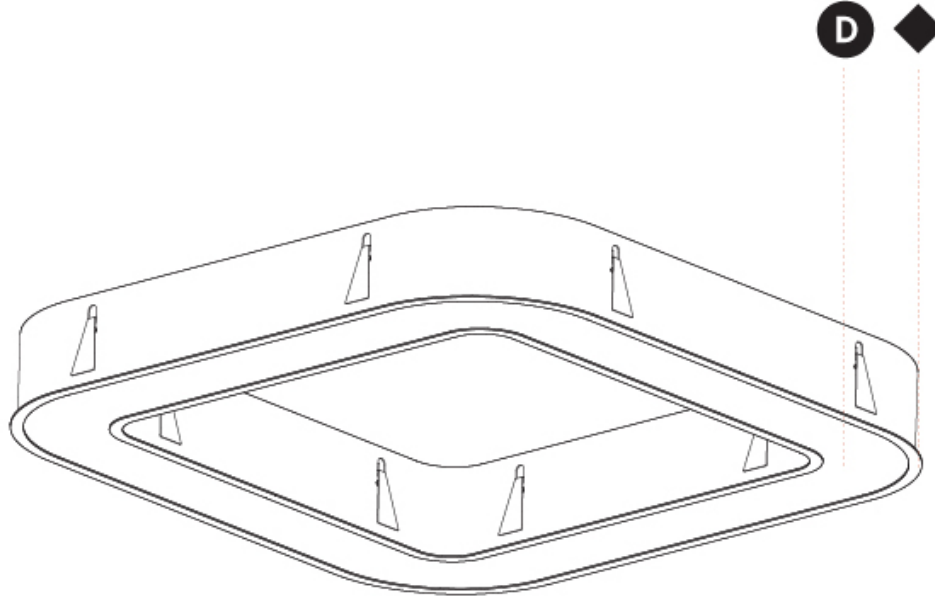

GLORIOUS QUANTUM RECESSED

A37563-

PROJECT _____

TYPE _____

SPECIFIER _____

QUANTITY _____

DATE _____

A