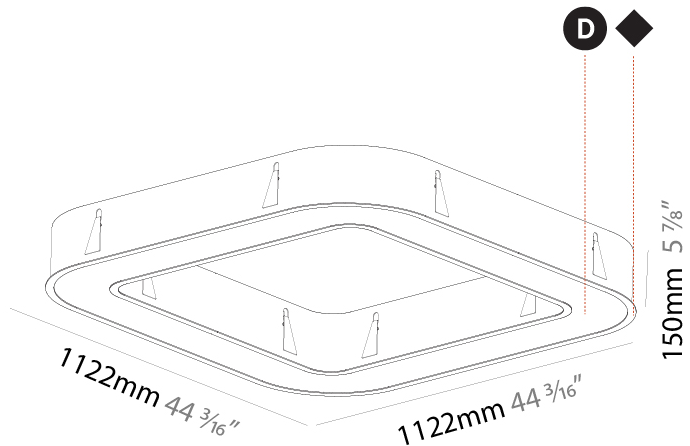

GENERAL

Series: Glorious
Subseries: Glorious Quantum
Brand: Prolicht
Division: Architectural
Mounting Type: Recessed
Mounting Location: Ceiling
Subcategory: Ambient

PHYSICAL

Shape: Square
Length (mm): 1122
Length (in): 44 ³/₁₆"
Width (mm): 1122
Width (in): 44 ³/₁₆"
Height (mm): 150
Height (in): 5 ⁷/₈"
Min. Recessing Depth (mm): 160
Min. Recessing Depth (in): 6 ⁵/₁₆"
Light Distribution: Direct
Weight (kg): 16.085
Weight (lbs): 35.39
Diffuser: PMMA - Opal or Micro-Prism
Fixture Finish: SSR / BKV / CWI / CRY / HAB / UFT / ITA / RUA / FTG / MYG / LOD / PUS / FRO / FUP / KIA / POP / BLS / SPG / MEY / GOH / GUM / CHC / COM / ABZ / JAG / OBR / MOS / ROR
Fixture Material: Aluminum

ELECTRICAL

Lamp Type: LED (Zhaga Standard)
Input Wattage (W): 60
Total Output Wattage (W): 48 / 38.4 (3500K)
Dimming: Non-Dimming / Phase Dimming (120Vac only) / 0-10V Dimming
Driver Included: Yes
Driver Location: Integrated
Driver Type: Constant Current - 120 / 277Vac
Driver Class: Class 2
Input Voltage (V): 120 - 277
Constant Current (MA): 350 / 1200 (3500K)

LED

Color Temperature (°K): 3000 / 3500 / 4000
Max. Delivered Lumen (lm): 5540 / 5733 / 5850
CRI: >80 CRI
Efficiency (%): 65
Lamp Life (hrs): 50000

OPTICAL

RATINGS AND CERTIFICATIONS

Certified By: Certified for North American Standards
IP rating: IP20